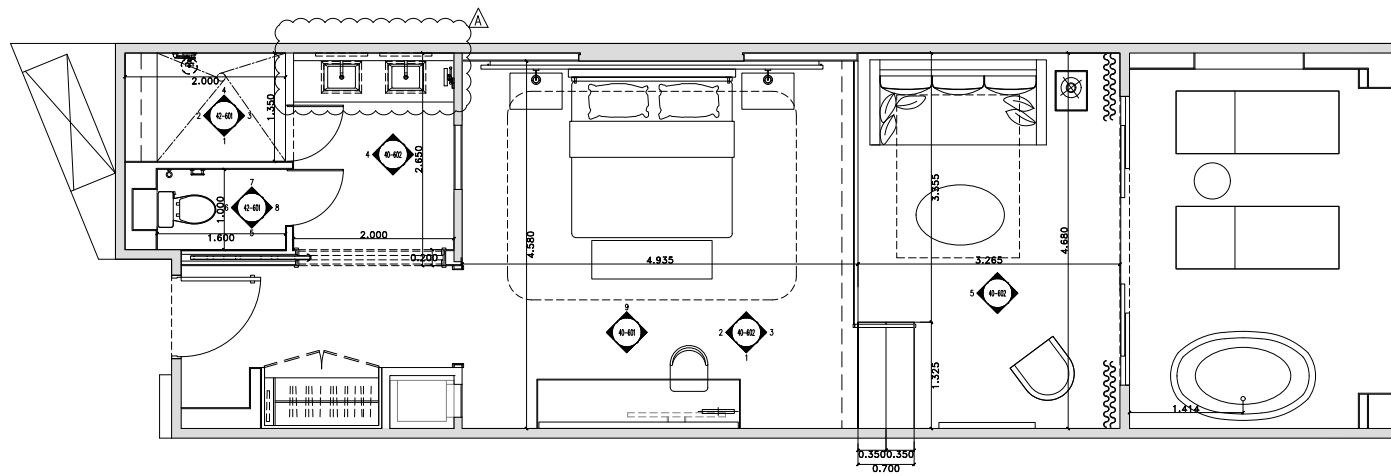

ROOM DESCRIPTION

Islander Junior Suite King Bed & Sofa Bed

View: Garden or lagoon view. Max occupancy with a king bed and a queen sofa bed - 3 adults, plus one child (0-17 years). 815 sq. ft. (including balcony).