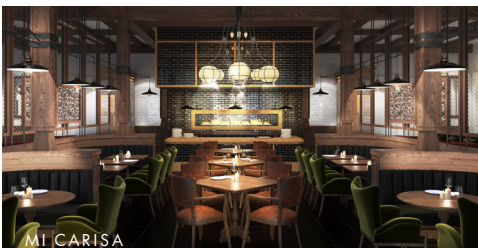

ROOM TYPES

ALCOBA (PURE® ROOMS AVAILABLE)
1 BEDROOM (624 SQ. FT.)
ALCOBA SWIM-UP
1 BEDROOM (624 SQ. FT.)
ESTANCIA SUITE (1 BR)
1 BEDROOM & LIVING ROOM (1,270 SQ. FT.)
ESTANCIA SUITE (2 BR)
2 BEDROOMS & LIVING ROOM (1,894 SQ. FT.)
VILLA 20.87
2 BEDROOMS, KITCHEN & LIVING ROOM (1,996 SQ. FT.)

POOL & BEACH EXPERIENCE

LA UNICA POOL
20.87 POOL & SWIM-UP BAR
LA ESCONDIDA POOL & SWIM-UP BAR - VIP CABANAS ARE AVAILABLE
FOOD & DRINK SERVICES AVAILABLE AT ALL POOL AND BEACH AREAS

MEETING SPACE

1 MAIN BALLROOM DIVISIBLE BY 3
11,603 SQ. FT.
10 BREAKOUTS
4,220 SQ. FT.
DEDICATED CONFERENCE SERVICE MANAGERS
OUTDOOR FUNCTION SPACE

RESTAURANTS & BARS

CUEVA SIETE - MODERN MEXICAN BY CELEBRITY CHEF BRAVO
MI CARISA - COASTAL ITALIAN À LA CARTE
MURA HOUSE - JAPANESE YAKITORI & TEPPANYAKI
20.87 RESTAURANT - BREAKFAST & LUNCH BUFFET. DINNER À LA CARTE.
20.87 TERRACE - BREAKFAST & LUNCH BUFFET. LIGHT FARE DINNER À LA CARTE.
CAFE INEZ - COFFEE SHOP, BITES & JUICE BAR
BAR BALAM
PALMERA LOUNGE
SPA WITH 18 CABINS
2 COUPLES SUITES, 6 COUPLE CABINS AND 10 SINGLE CABINS
HYDROTHERAPY FACILITIES WITH A PLUNGE POOL, HAMMAM, STEAM & SAUNA ROOM
EXTERIOR RELAXING / LOUNGE POOL AREA

OTHER AMENITIES

FULL SERVICE BEAUTY SALON AND BARBERSHOP
STATE-OF-THE-ART FITNESS CENTER FEATURING SPECIALTY CLASSES AND VISITING TRAINERS
HIGH END ARTISANAL BOUTIQUES
BASKETBALL & TENNIS COURTS