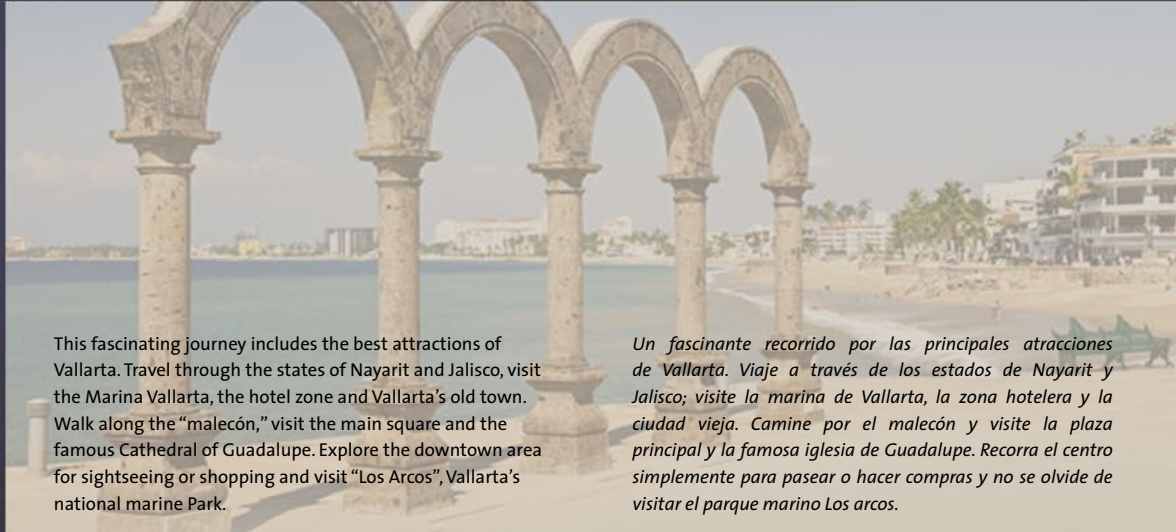

## YOUR TOUR INFORMATION

VALLARTA

# CITY TOUR | TOUR POR LA CIUDAD

This fascinating journey includes the best attractions of Vallarta. Travel through the states of Nayarit and Jalisco, visit the Marina Vallarta, the hotel zone and Vallarta's old town. Walk along the "malecón," visit the main square and the famous Cathedral of Guadalupe. Explore the downtown area for sightseeing or shopping and visit "Los Arcos", Vallarta's national marine Park.

*Un fascinante recorrido por las principales atracciones de Vallarta. Viaje a través de los estados de Nayarit y Jalisco; visite la marina de Vallarta, la zona hotelera y la ciudad vieja. Camine por el malecón y visite la plaza principal y la famosa iglesia de Guadalupe. Recorra el centro simplemente para pasear o hacer compras y no se olvide de visitar el parque marino Los arcos.*

## TOUR POR EL CANAL

Departing from the most attractive marina in Nuevo Vallarta, enjoy a leisurely boat ride cruising the water channels. During the tour, experience the mangroves, exotic tropical birds and iguanas while viewing many impressive ships along with magnificent celebrity mansions.